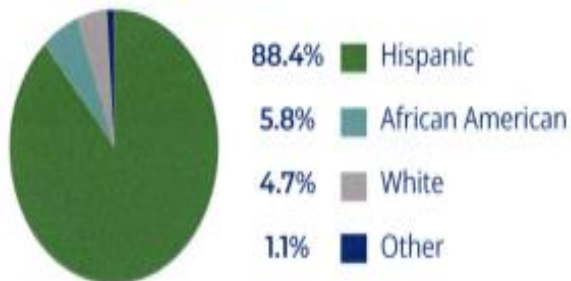

Demographics

Distance From Standard 2022-23

Grade	ELA	Math
3	-74	-70
4	-51	-56
5	-67	-98
6	-82	-123
Overall	-69	-87

ELPAC 22-23

Level 1	Level 2	Level 3	Level 4
24%	33%	31%	12%

CAASPP Data (3 Year Trend)

		African American				Hispanic				White				Overall			
		Not Met	Nearly Met	Meets	Exceeds	Not Met	Nearly Met	Meets	Exceeds	Not Met	Nearly Met	Meets	Exceeds	Not Met	Nearly Met	Meets	Exceeds
ELA	22-23	59%	23%	9%	9%	50%	22%	20%	7%	42%	21%	16%	21%	51%	22%	20%	7%
	21-22	71%	0%	18%	12%	48%	22%	19%	10%	45%	24%	21%	10%	49%	22%	19%	10%
	18-19	29%	29%	29%	14%	39%	25%	23%	12%	30%	20%	40%	10%	38%	25%	24%	13%
Math	22-23	59%	32%	9%	0%	57%	28%	9%	5%	53%	26%	16%	5%	57%	28%	10%	5%
	21-22	69%	25%	0%	6%	59%	27%	10%	3%	52%	21%	28%	0%	60%	26%	11%	3%
	18-19	29%	50%	21%	0%	41%	35%	16%	7%	40%	50%	10%	0%	41%	36%	16%	7%

SBAC testing was suspended for the 19-20 school year. BCSD did not SBAC test in the 20-21 school year.